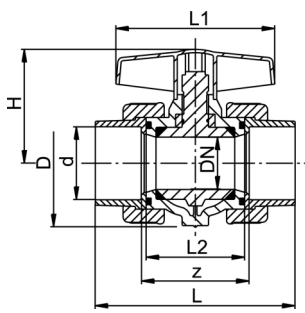

GF Piping Systems Datasheet

valid from
6/4/09

Ball valves

Ball valve coloro type 355 PVC-U With solvent cement sockets metric

Model:

- Lever blue
- Ball seal HD-PE / lubricant compound
- Monobloc structure
- Actuator unit not connectable
- Only bulk pack GP are delivered

| d [mm] | DN [mm] | PN | EPDM Code | kg | z [mm] | D [mm] | L [mm] | L1 [mm] | L2 [mm] | H [mm] | closest inch | |
|-----------|------------|----|--------------------|-------|-----------|-----------|-----------|------------|------------|-----------|-----------------|--|
| 20 | 15 | 16 | 161 355 002 | 0.130 | 60 | 49 | 92 | 78 | 54 | 51 | 1/2 | |
| 25 | 20 | 16 | 161 355 003 | 0.180 | 66 | 54 | 104 | 92 | 60 | 58 | 3/4 | |
| 32 | 25 | 16 | 161 355 004 | 0.262 | 69 | 64 | 113 | 92 | 63 | 63 | 1 | |
| 40 | 32 | 16 | 161 355 005 | 0.450 | 80 | 78 | 132 | 116 | 74 | 77 | 1 1/4 | |
| 50 | 40 | 16 | 161 355 006 | 0.568 | 85 | 90 | 147 | 116 | 79 | 83 | 1 1/2 | |
| 63 | 50 | 16 | 161 355 007 | 1.027 | 97 | 112 | 175 | 140 | 91 | 102 | 2 | |